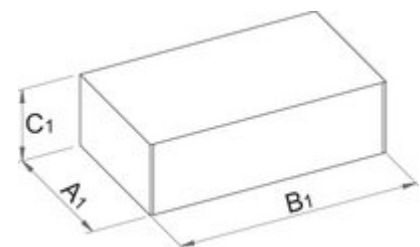

Product features

- material: socket from premium flex chrome vanadium steel
- material: bit from premium plus carbon steel
- entirely hardened and tempered

		L	L1	D	
607903	TX 8	32	13	12	15
607904	TX 10	32	13	12	15
607905	TX 15	32	13	12	15

		L	L1	D	
607906	TX 20	32	13	12	15
607907	TX 25	32	13	12	15
607908	TX 27	32	13	12	15
607909	TX 30	32	13	12	15
607910	TX 40	32	13	12	17

Retail packaging

	MA	MB	MC	
607903	100	44	23	20
607904	100	44	23	20
607905	100	44	23	20
607906	100	44	23	20
607907	100	44	23	20
607908	100	44	23	20
607909	100	44	23	20
607910	100	44	23	22