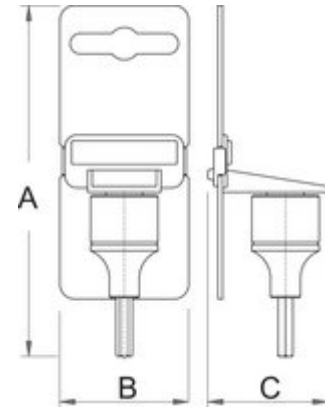

L	L1	D	
607906	TX 20	32	13	12	15
607907	TX 25	32	13	12	15
607908	TX 27	32	13	12	15
607909	TX 30	32	13	12	15
607910	TX 40	32	13	12	17