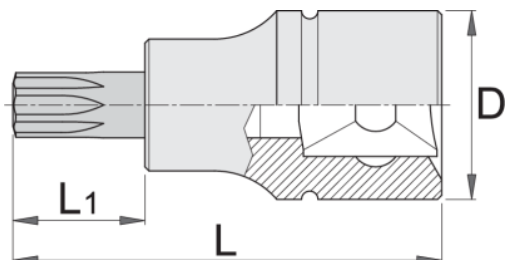

Screwdriver socket with TX profile 1/4"

187/2TX

Profiles

Premium Flex

(/eng/about-

us/materials). **Premium +**

(/eng/about-us/materials).

(/eng/support/warranty).

Product features

- material: socket from premium flex chrome vanadium steel
- material: bit from premium plus carbon steel
- entirely hardened and tempered

		L	L1	D	
607903	TX 8	32	13	12	15
607904	TX 10	32	13	12	15
607905	TX 15	32	13	12	15